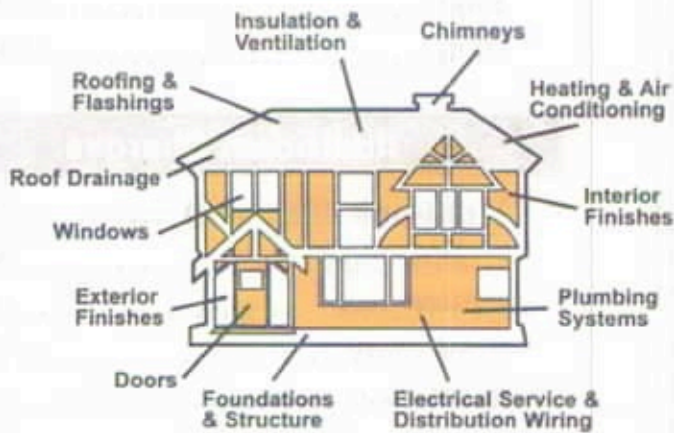

PROFESSIONAL HOME INSPECTION

Can you afford not to inspect what will probably be the single largest investment of your life?

CALL TODAY...

504-465-9299

504-250-0550

professionalhomeinspection.us

guymisuraca@gmail.com